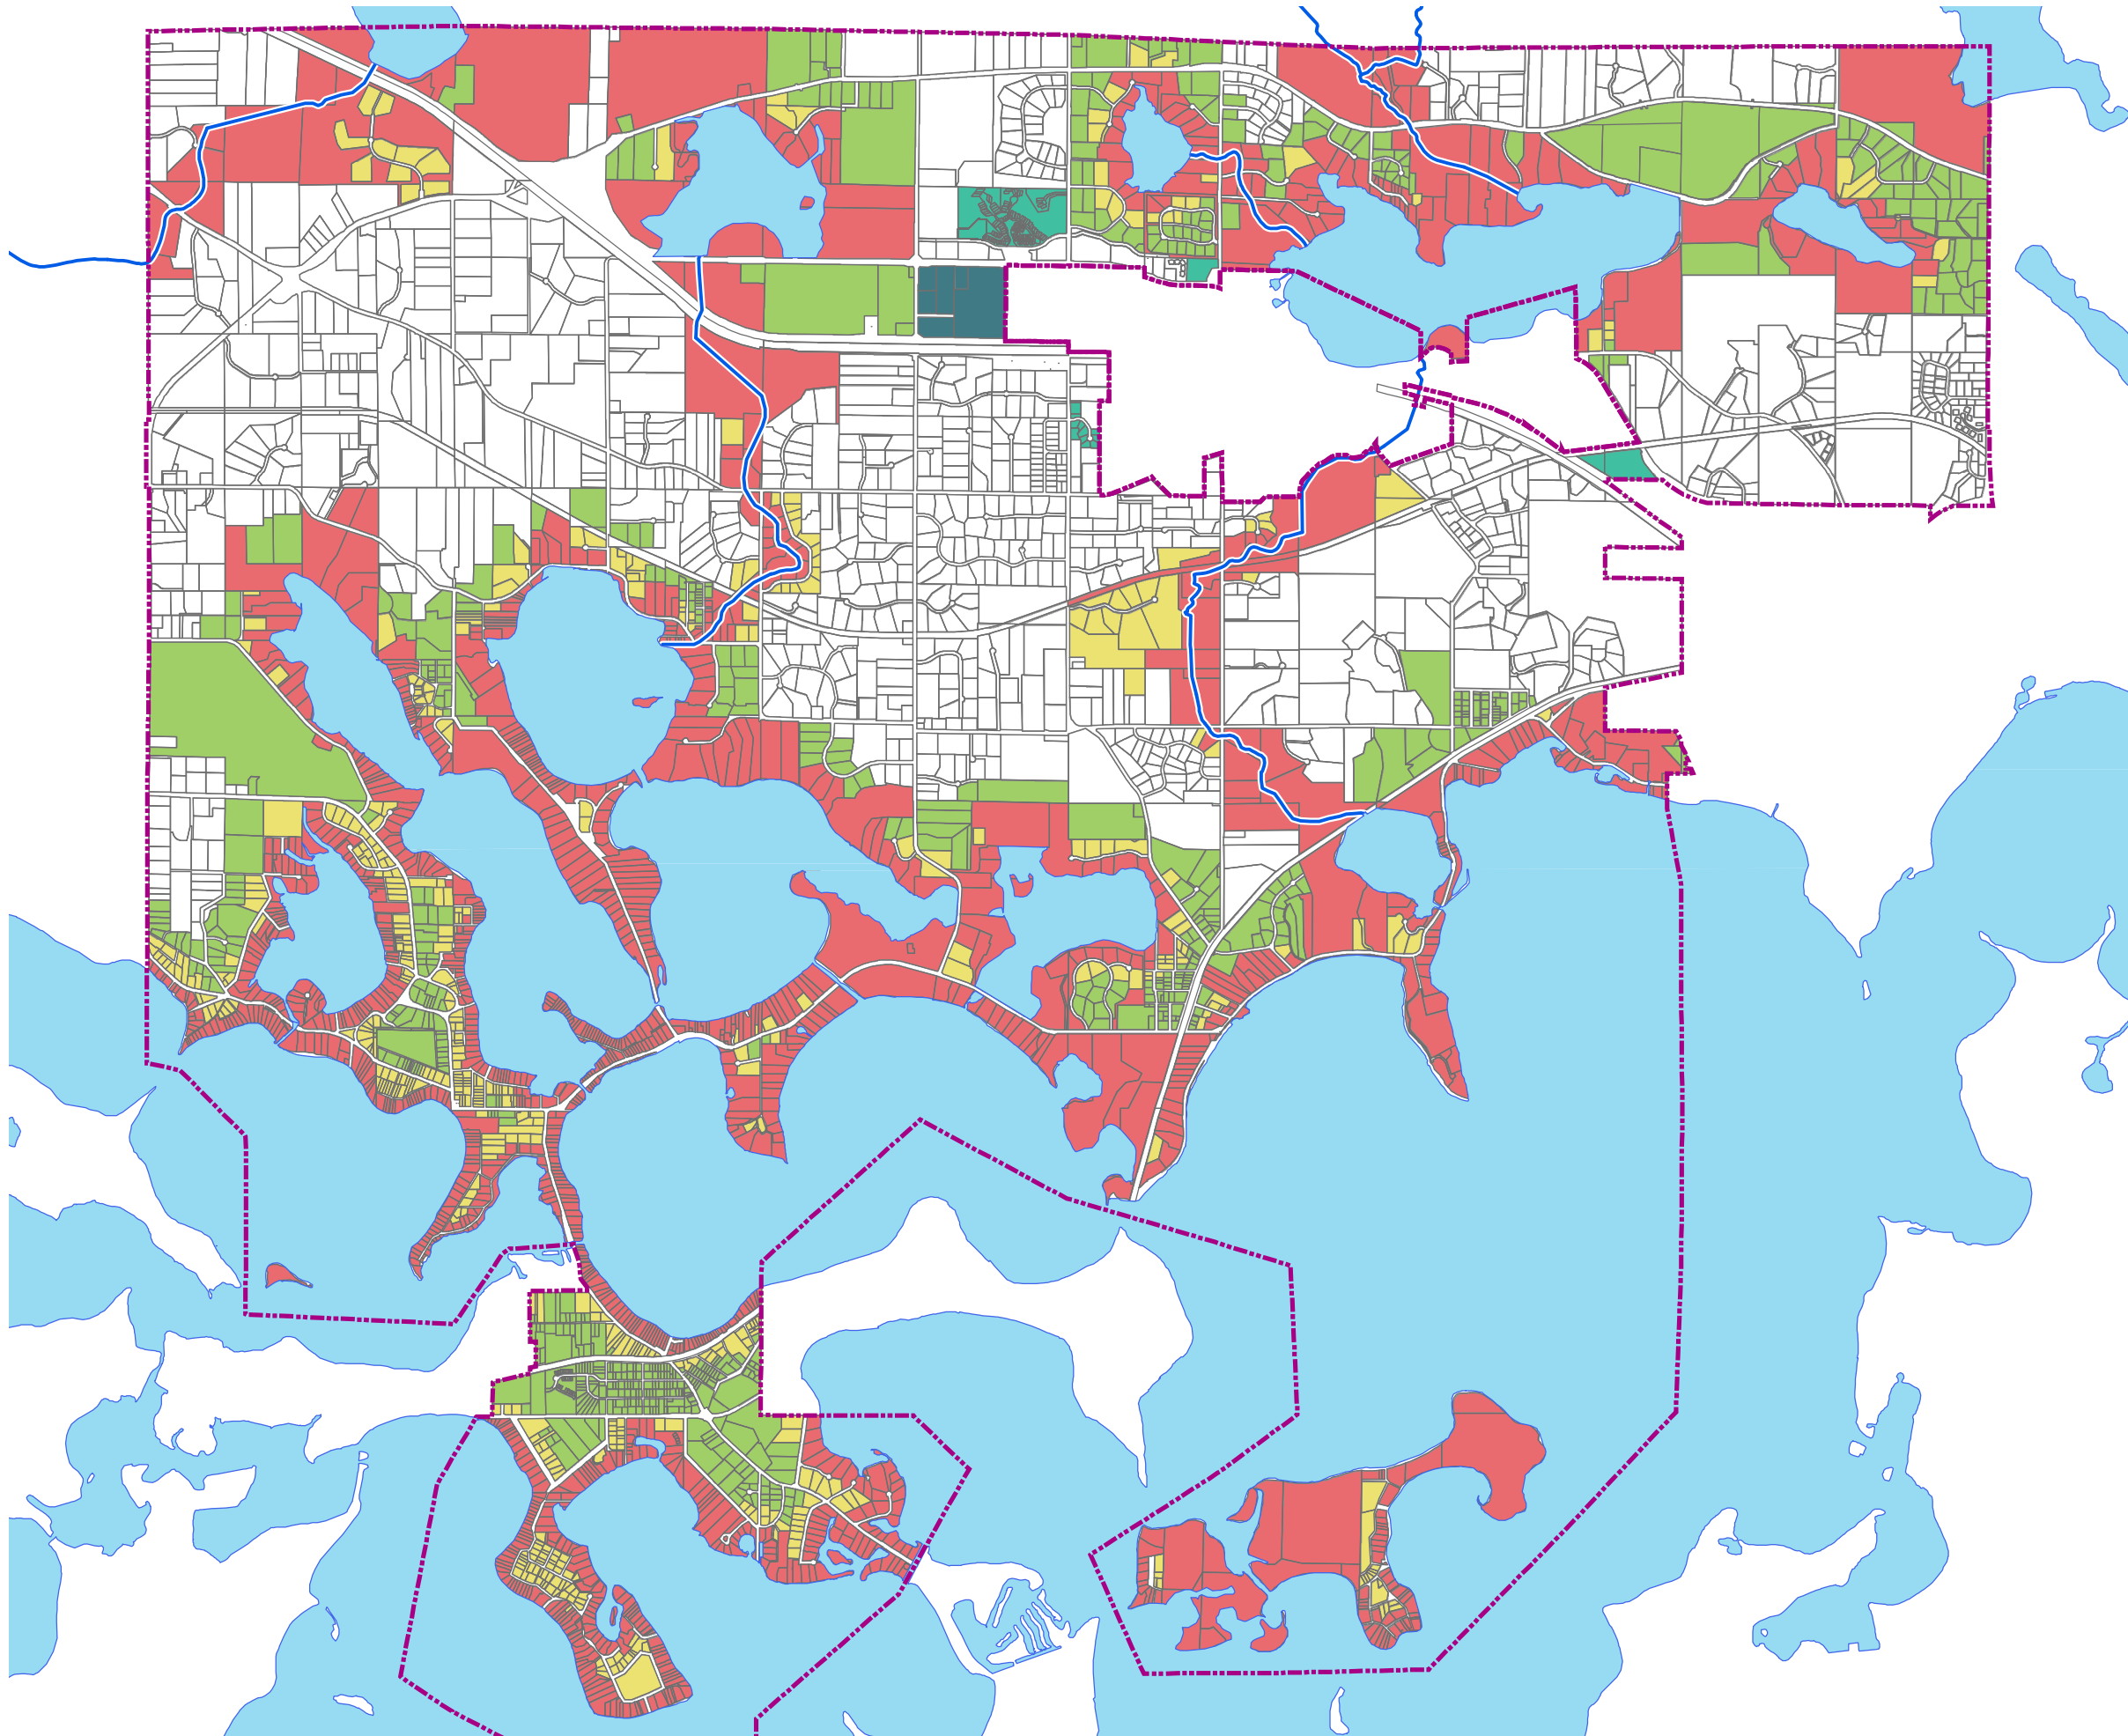

# Stormwater Quality Overlay District Tiers

-  Tier 1
-  Tier 2
-  Tier 3
-  Tier 4
-  Tier 5
-  Exempt