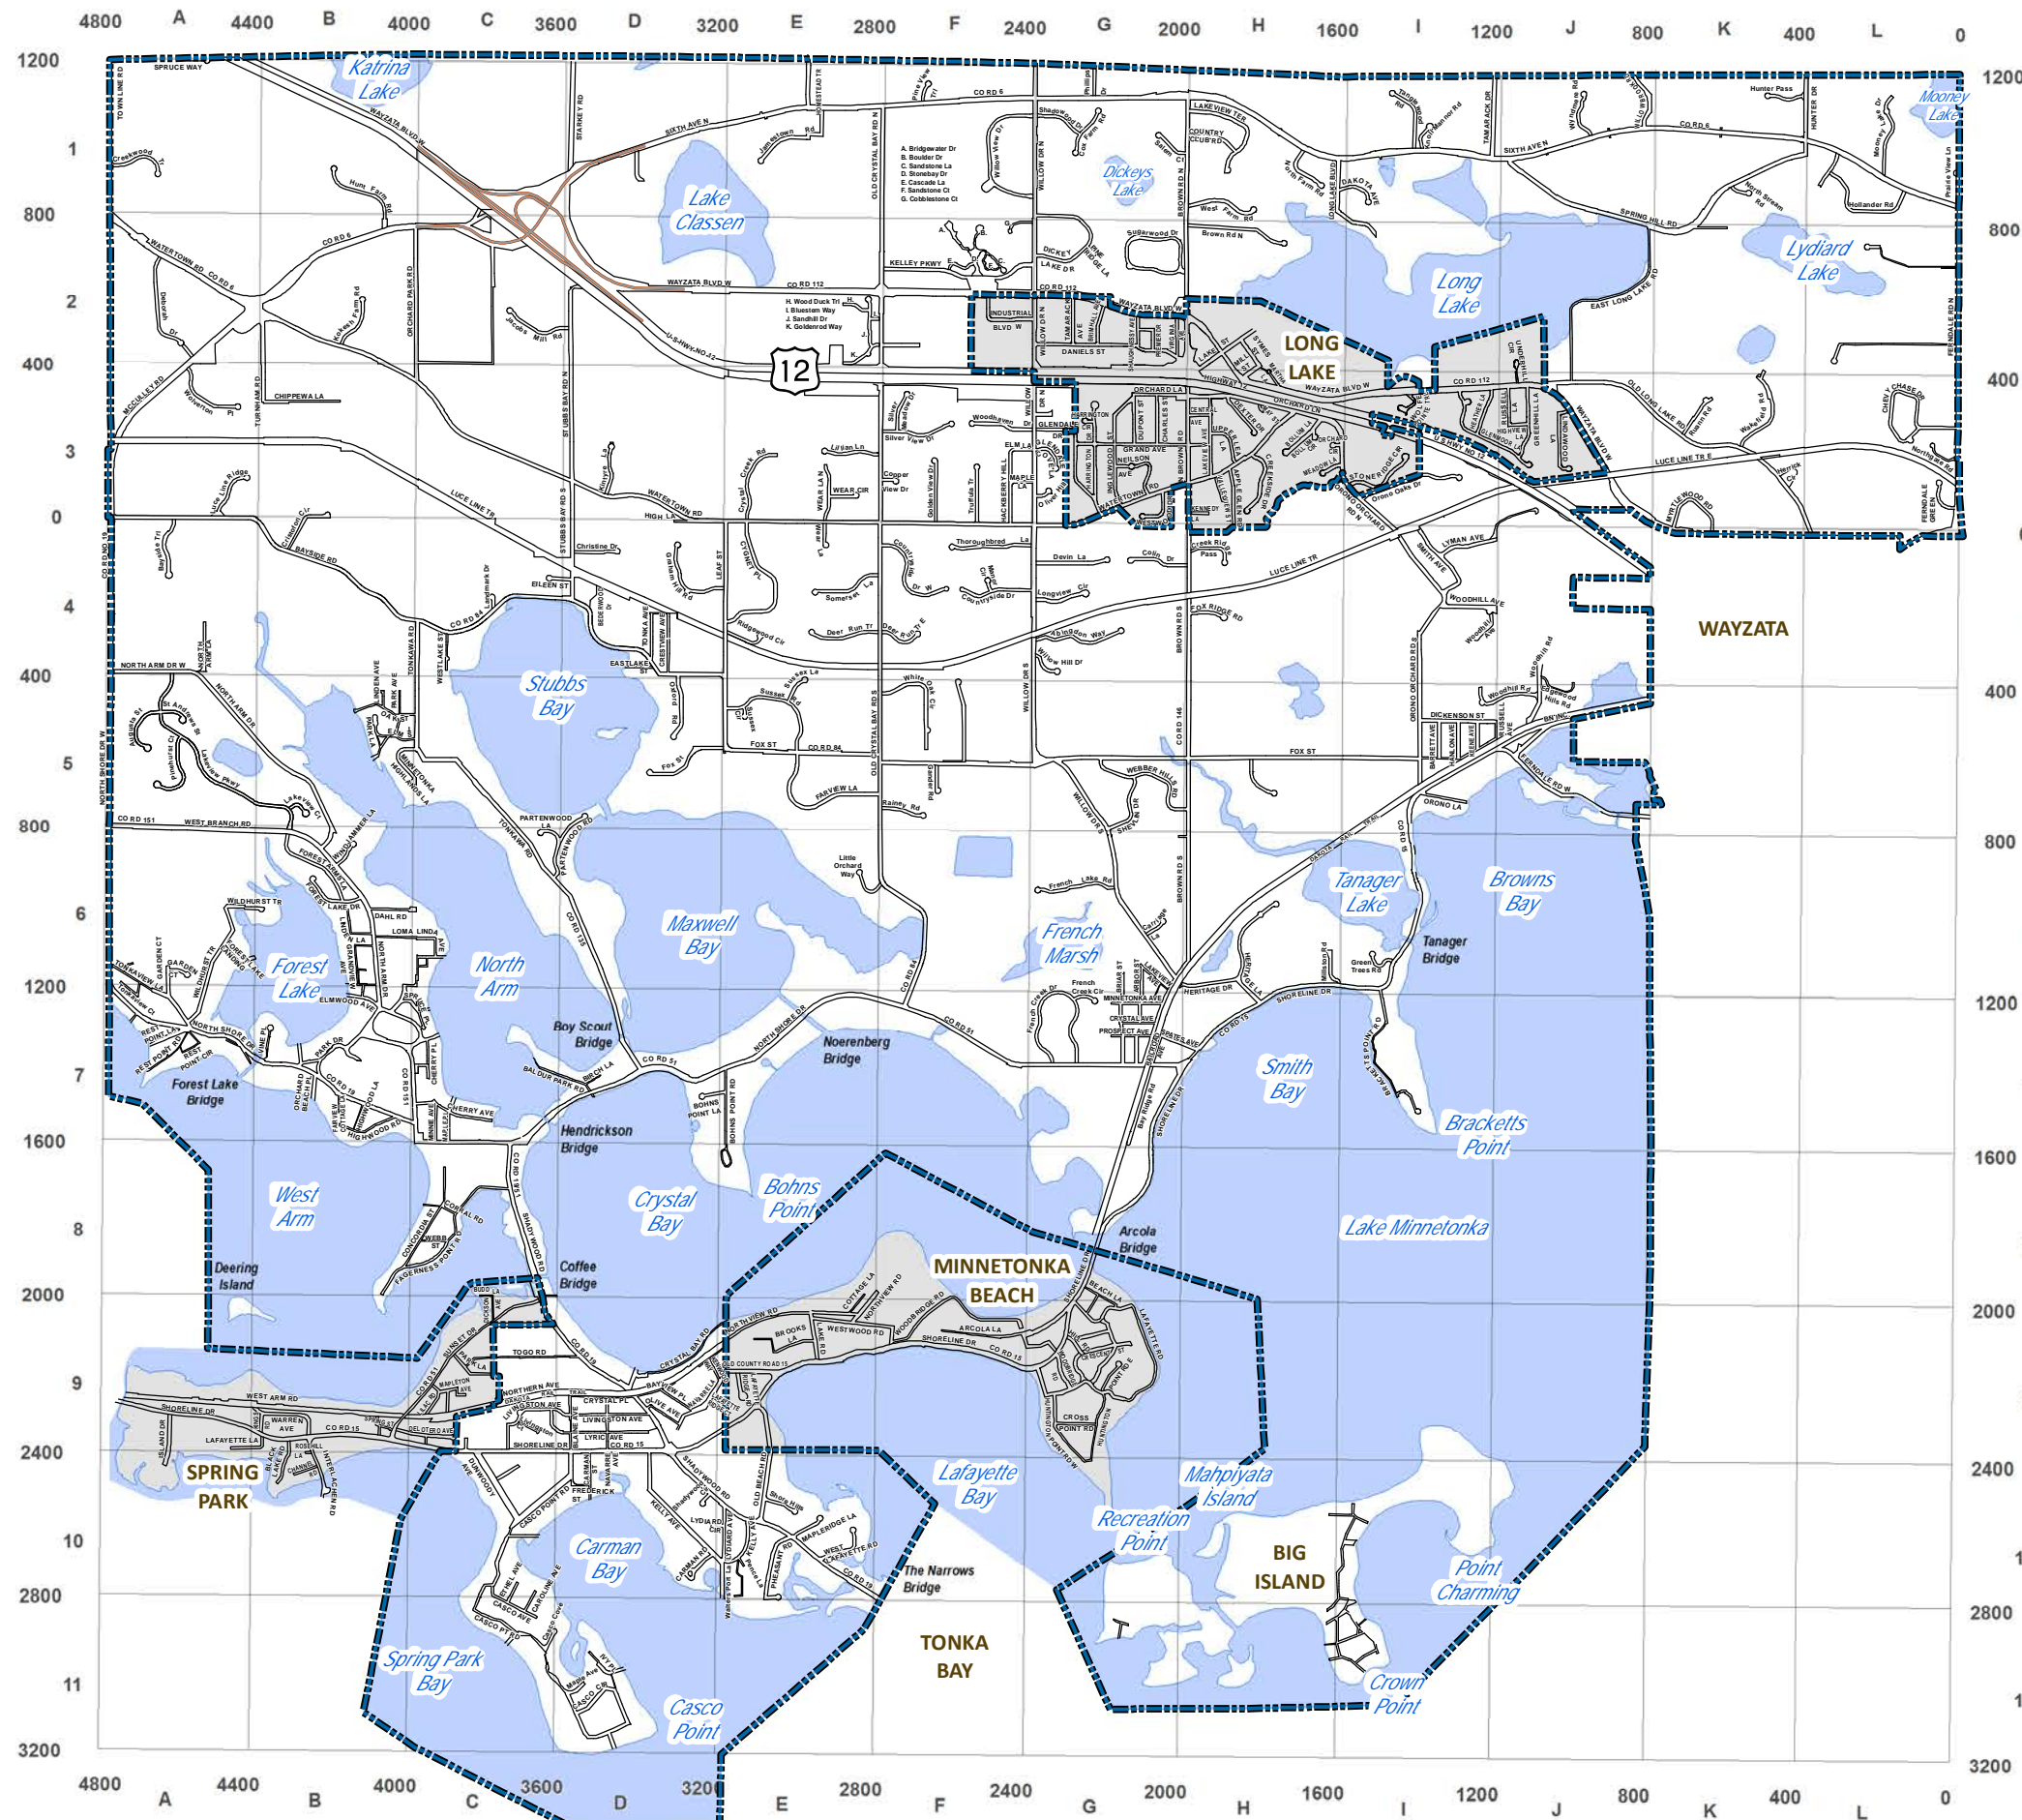

City of Orono, Minnesota Street Numbering Index Map

Legend

- City Limits
- Street Names Classifications**
- PUBLIC ROADS (All Caps)
- Private Roads

Address Grid

Quarter Half Section

22	21	12	11
NORTH			
23	24	13	14
32	31	42	41
SOUTH			
33	34	43	44

BOLTON & MENK
Real People. Real Solutions.
September 2017

Map Document: \\arscserver1\gis\ORNO_BaseMap\ESRI\Maps\2017\Orono_StreetNumberingIndexMap_11x17.mxd
Date Saved: 9/8/2017 10:50:20 AM